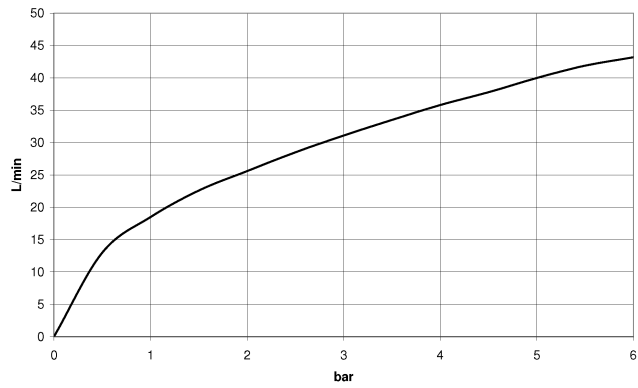

20 000 705

- hole diameter valve 32 mm
- rosette 60 x 60 mm
- with cold marking

	Brushed Champagne (22kt Gold)	20 000 705-46
	Chrome	20 000 705-00
	Brushed Platinum	20 000 705-06
	Dark Chrome	20 000 705-19
	Champagne (22kt Gold)	20 000 705-47
	Brushed Dark Platinum	20 000 705-99

20 000 705

mm [inches]

Flow rate chart

Certificates

WRAS_2103001.

20 000 705

Parts for other finishes can be found here: [Chrome](#)

Spare parts list

No.	Item Number	Name	Quantity used	Delivery time
1	90 20 70 051 04-46	handle (cold)	1	30
2	04 17 11 058 33 90	side panel	1	2
3	90 90 03 133 00 90	top	1	2
4	04 23 10 032 78 90	fixing set	1	2
5	04 17 11 023 10 90	distributor	1	2
6	90 23 30 040 00-46	threaded connector	1	-
Spare part can no longer be ordered, please order the replacement item				
7	09 30 11 059 90	disc	1	2
8	09 23 10 012 90	nut	1	2