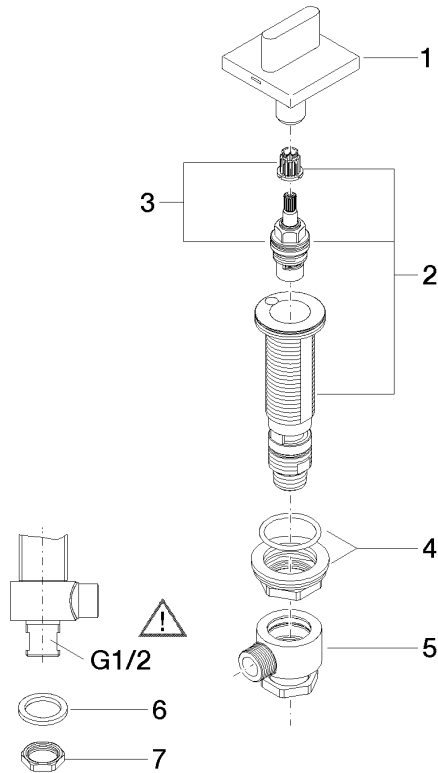

20 000 705

- hole diameter valve 32 mm
- rosette 60 x 60 mm
- with cold marking

	Brushed Champagne (22kt Gold)	20 000 705-46
	Chrome	20 000 705-00
	Brushed Platinum	20 000 705-06
	Dark Chrome	20 000 705-19
	Champagne (22kt Gold)	20 000 705-47
	Brushed Dark Platinum	20 000 705-99

20 000 705

mm [inches]

Flow rate chart

Certificates

WRAS_2103001.

20 000 705

Parts for other finishes can be found here: [Chrome](#)

Spare parts list

No.	Item Number	Name	Quantity used	Delivery time
1	90 20 70 051 04-46	handle (cold)	1	30
2	04 17 11 058 33 90	side panel	1	2
3	90 90 03 133 00 90	top	1	2
4	04 23 10 032 78 90	fixing set	1	2
5	04 17 11 023 10 90	distributor	1	2
6	90 23 30 040 00-46	threaded connector	1	-
Spare part can no longer be ordered, please order the replacement item				
7	09 30 11 059 90	disc	1	2
8	09 23 10 012 90	nut	1	2